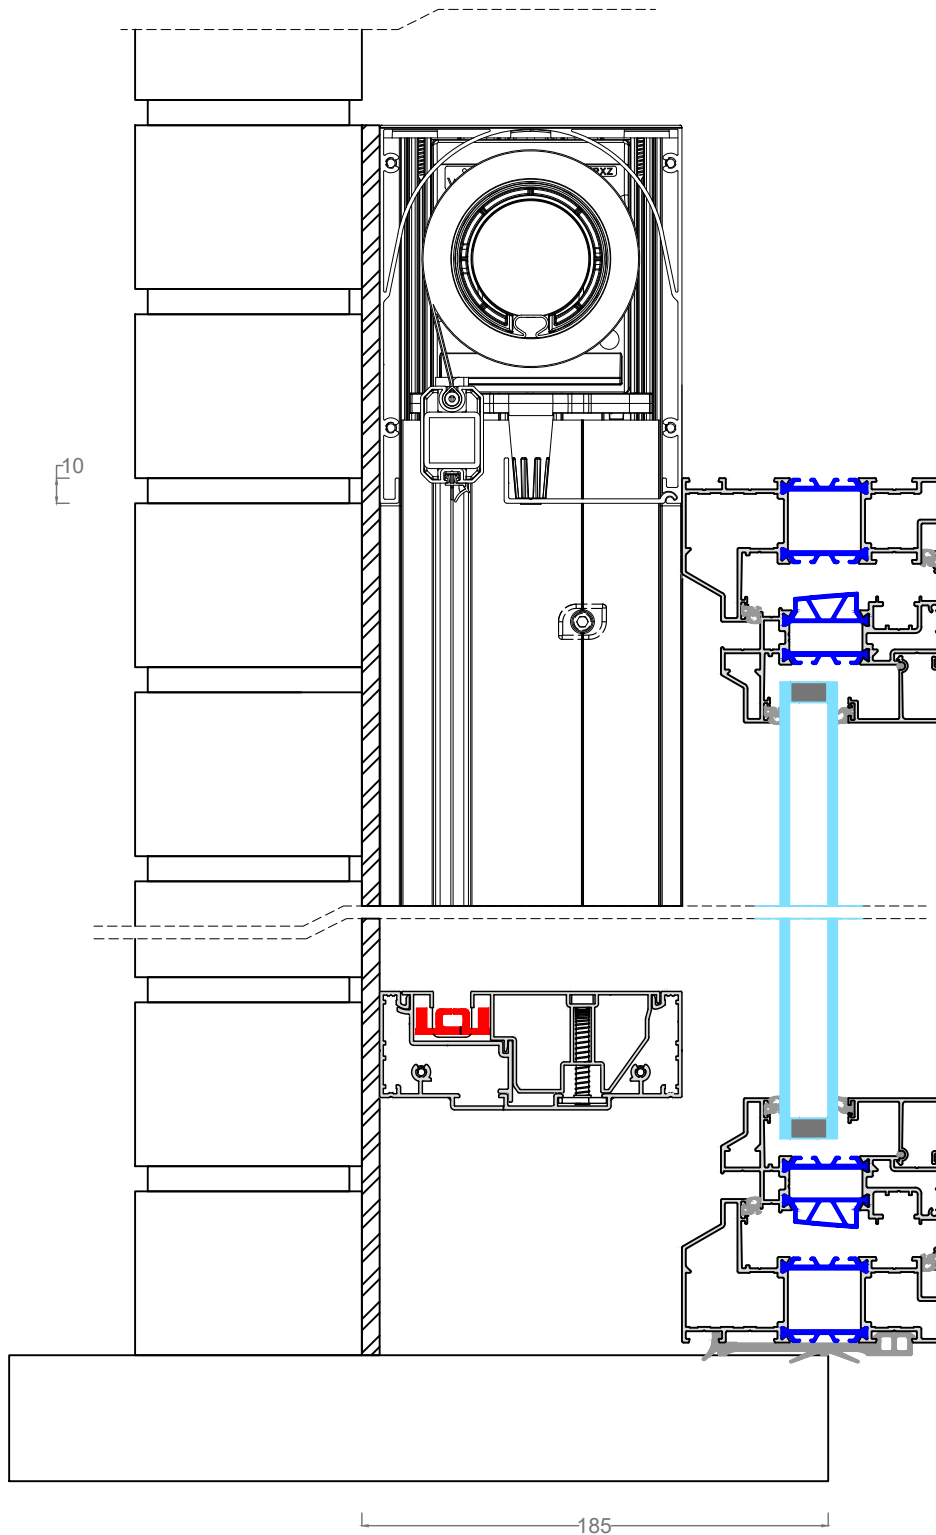

MINIMA | STEEL-PLUS Zipx Zero