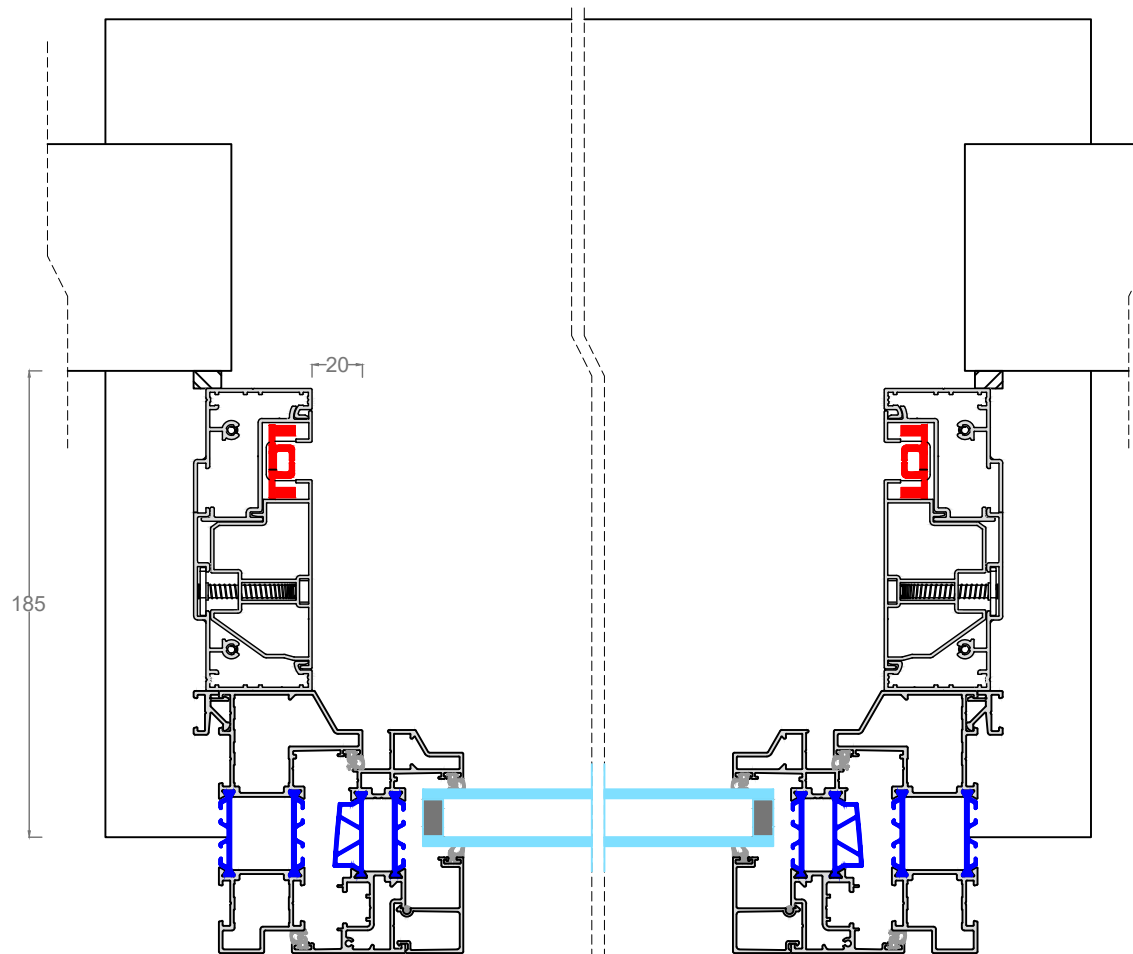

MINIMA | STEEL-PLUS Zipx Zero