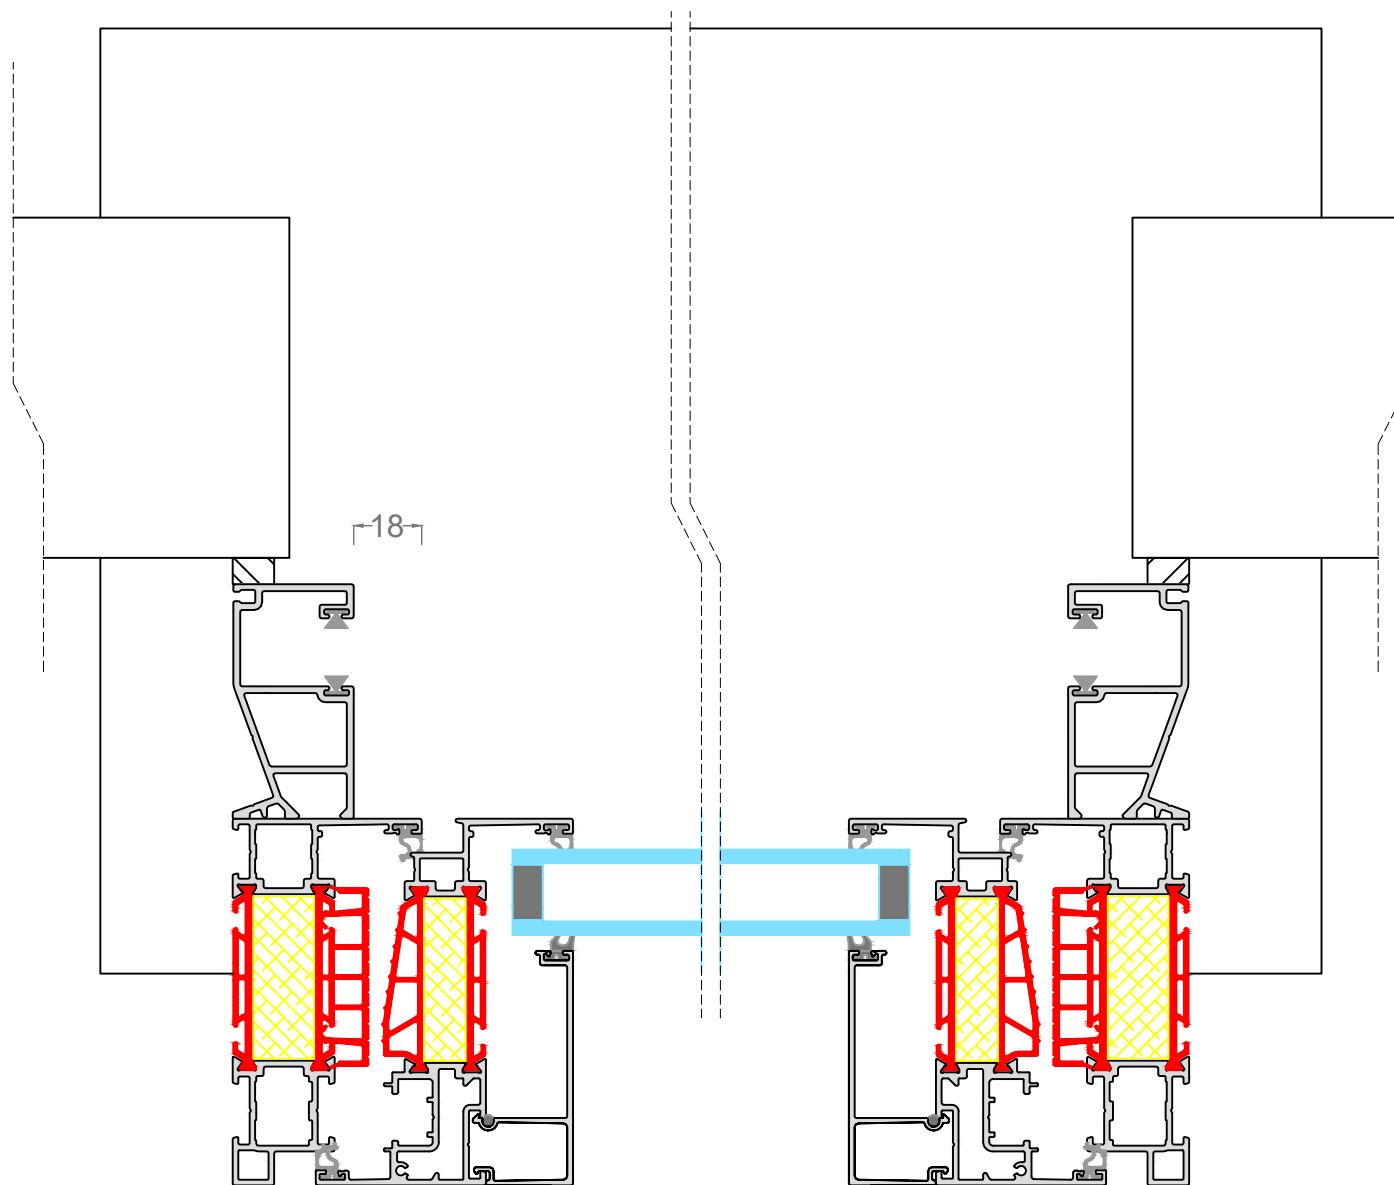

MINIMA | DESIGN-PERFORMANCE + inbouwrolluik