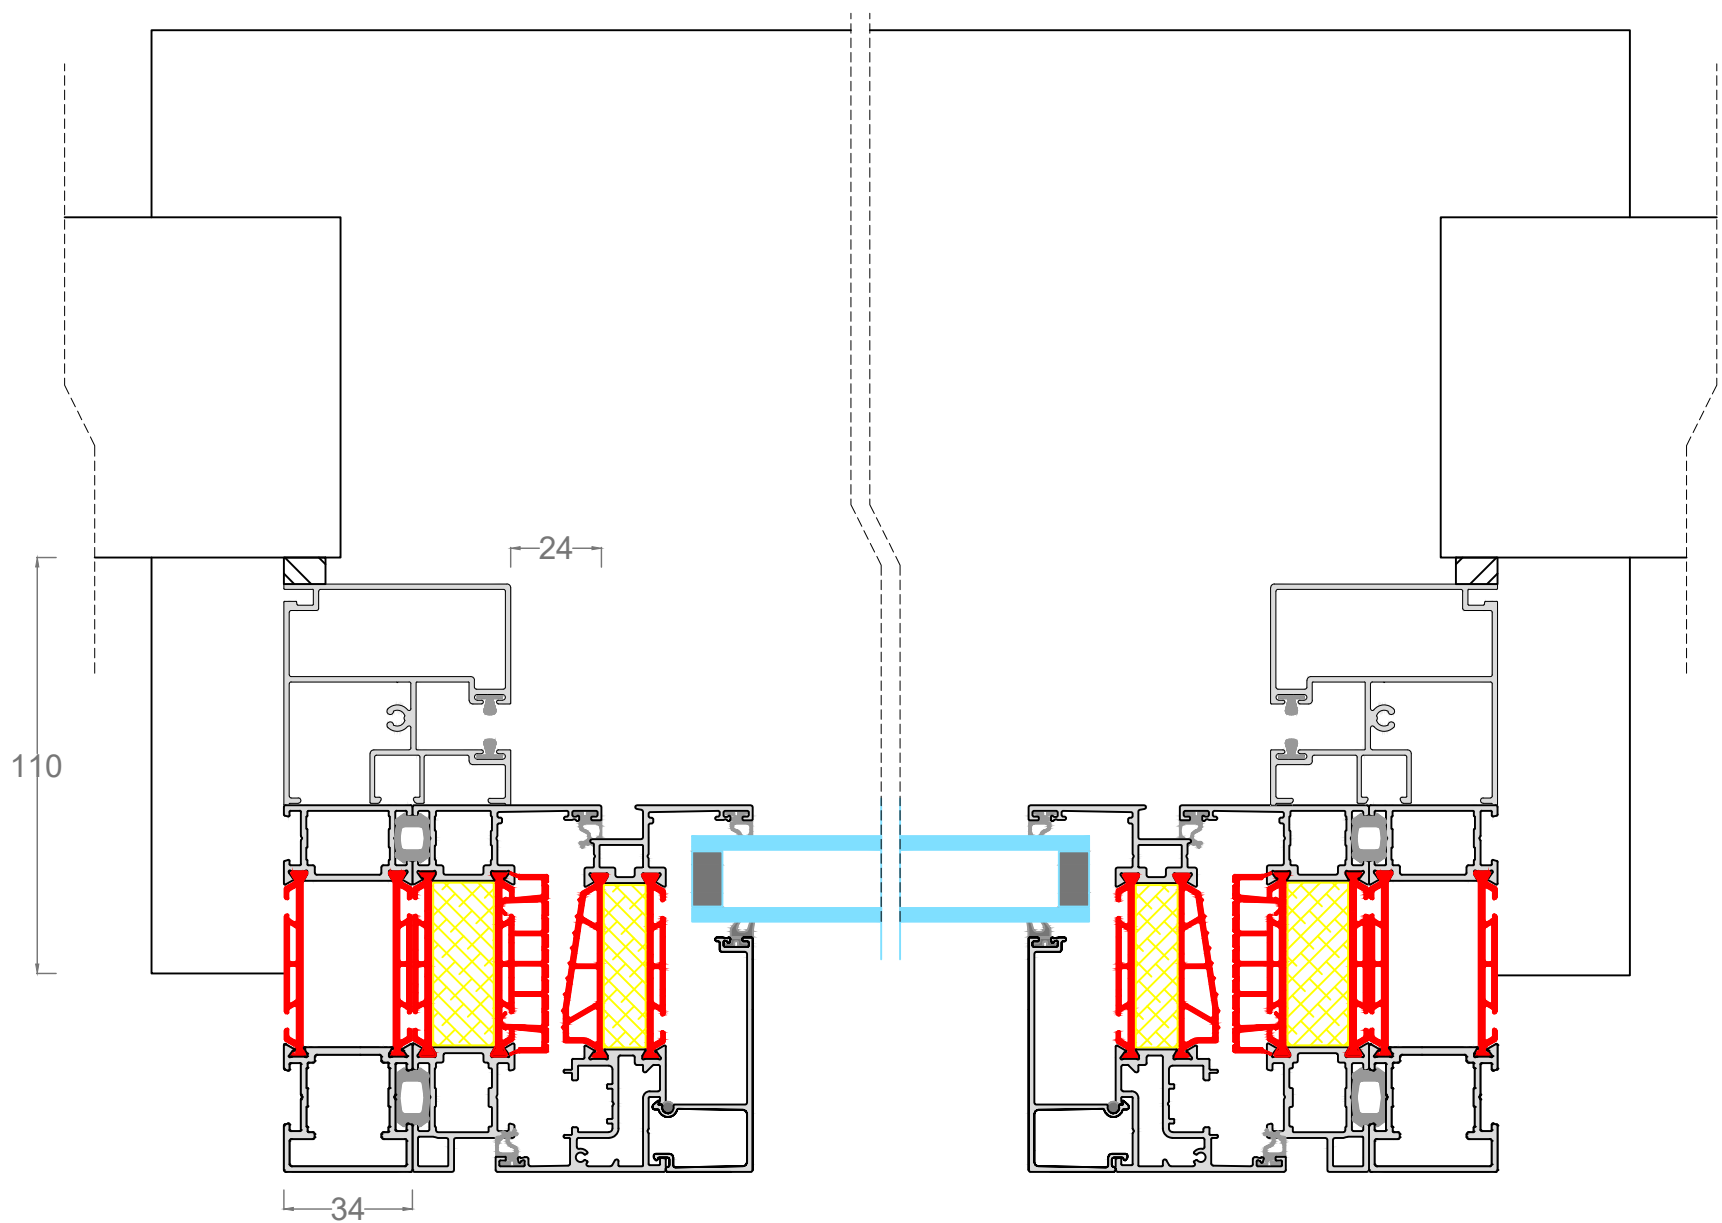

MINIMA | DESIGN-PERFORMANCE + Rolvent rolluik